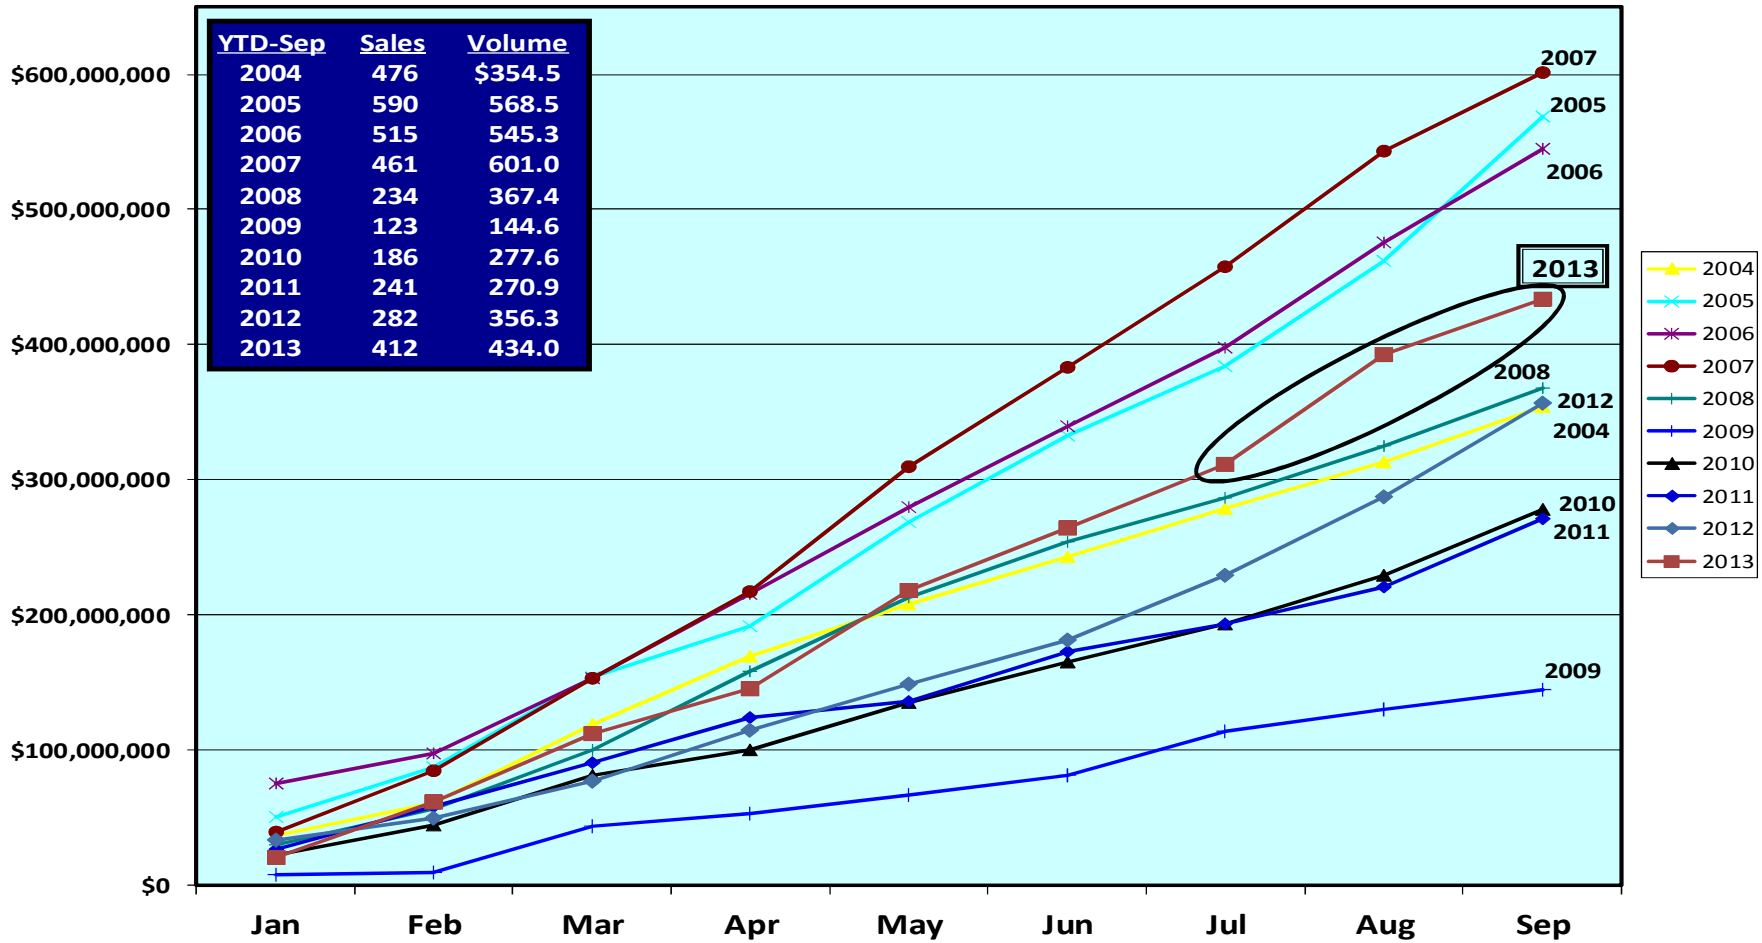

Teton County, WY
 Cumulative Totals - Nine Months Ended September
 2004 through 2013

Sotheby's
 INTERNATIONAL REALTY

➤ Robust sales in the 3rd quarter pushed the year to date well ahead of 2008.

Source: Teton County Multiple Listing Service

Teton County, WY
Comparison of the
Year to Date September, 2004 - 2013
(dollars in millions)

Sotheby's
 INTERNATIONAL REALTY

➤ *Both unit volume and sales volume are at their best levels in six years.*

Source: TBOR MLS